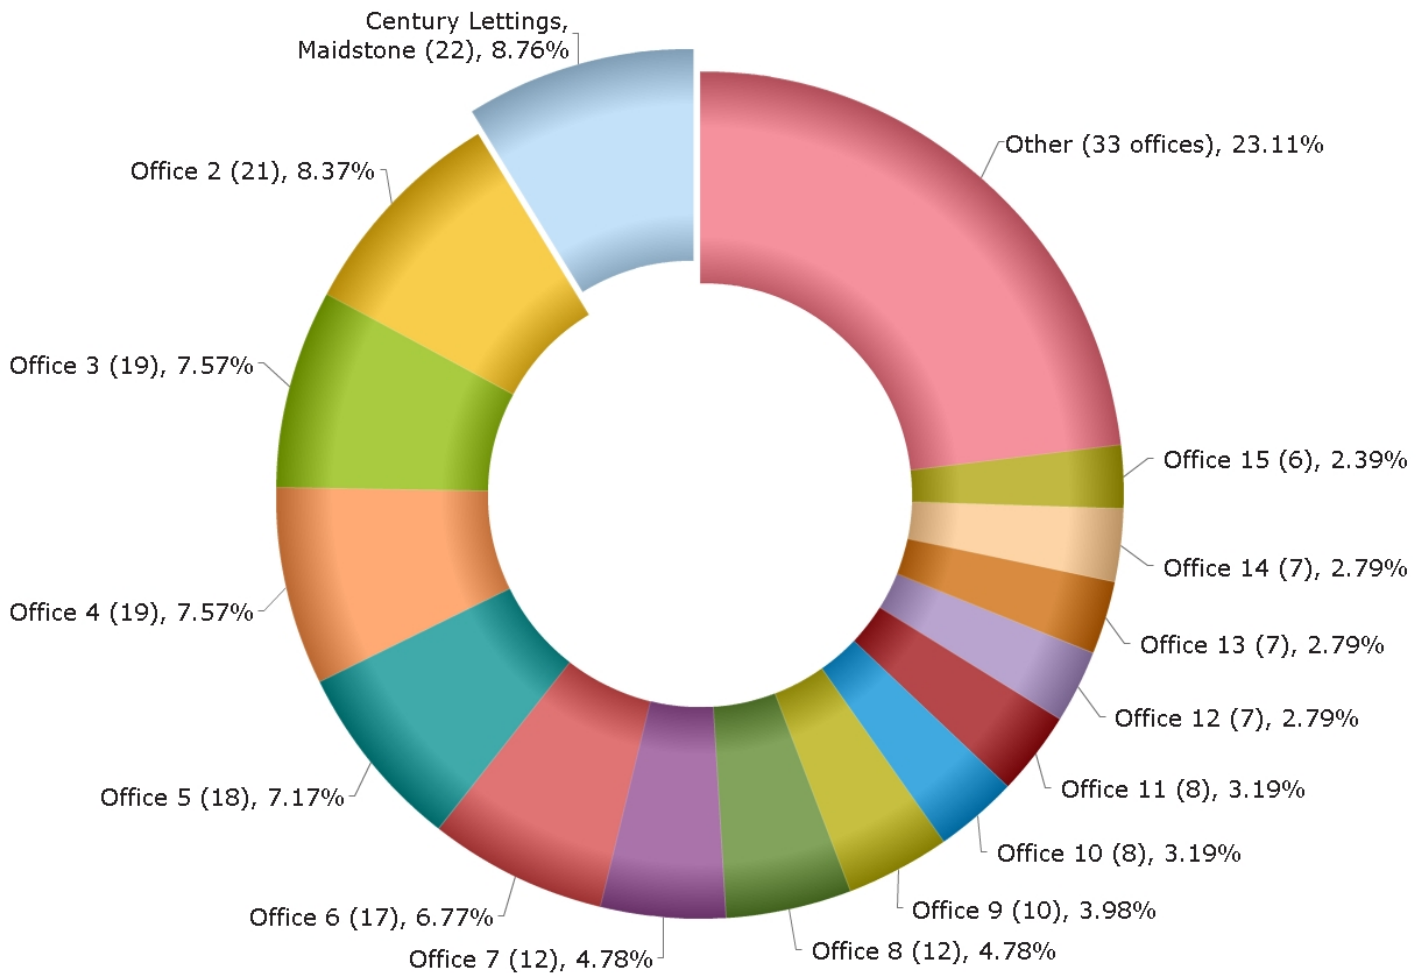

# Office with most TO LET properties registered online in ME14,ME15,ME16\*

## CENTURY LETTINGS

Date: 20-01-2012 to 17-02-2012

- Property Status: To Let
- Beds from: All to: All
- Price from: £500 PCM to: All
- Property Type: Any

\*Based on an independent survey of property websites undertaken by Vizzihome, the independent industry market research provider. The number of properties registered as "To Let" does not necessarily equate to available properties.

\*The above Company/Office with the highest number of properties displayed on the internet as "To Let" between the above dates and in the locations shown based on a survey by Vizzihome. There may be other Companies/Offices which exceed these figures but do not publish their data on the internet. Information is sourced from estate agency internet data, portals and individual websites and collated and published by Vizzihome. For further information please see [www.vizzihome.co.uk](http://www.vizzihome.co.uk).